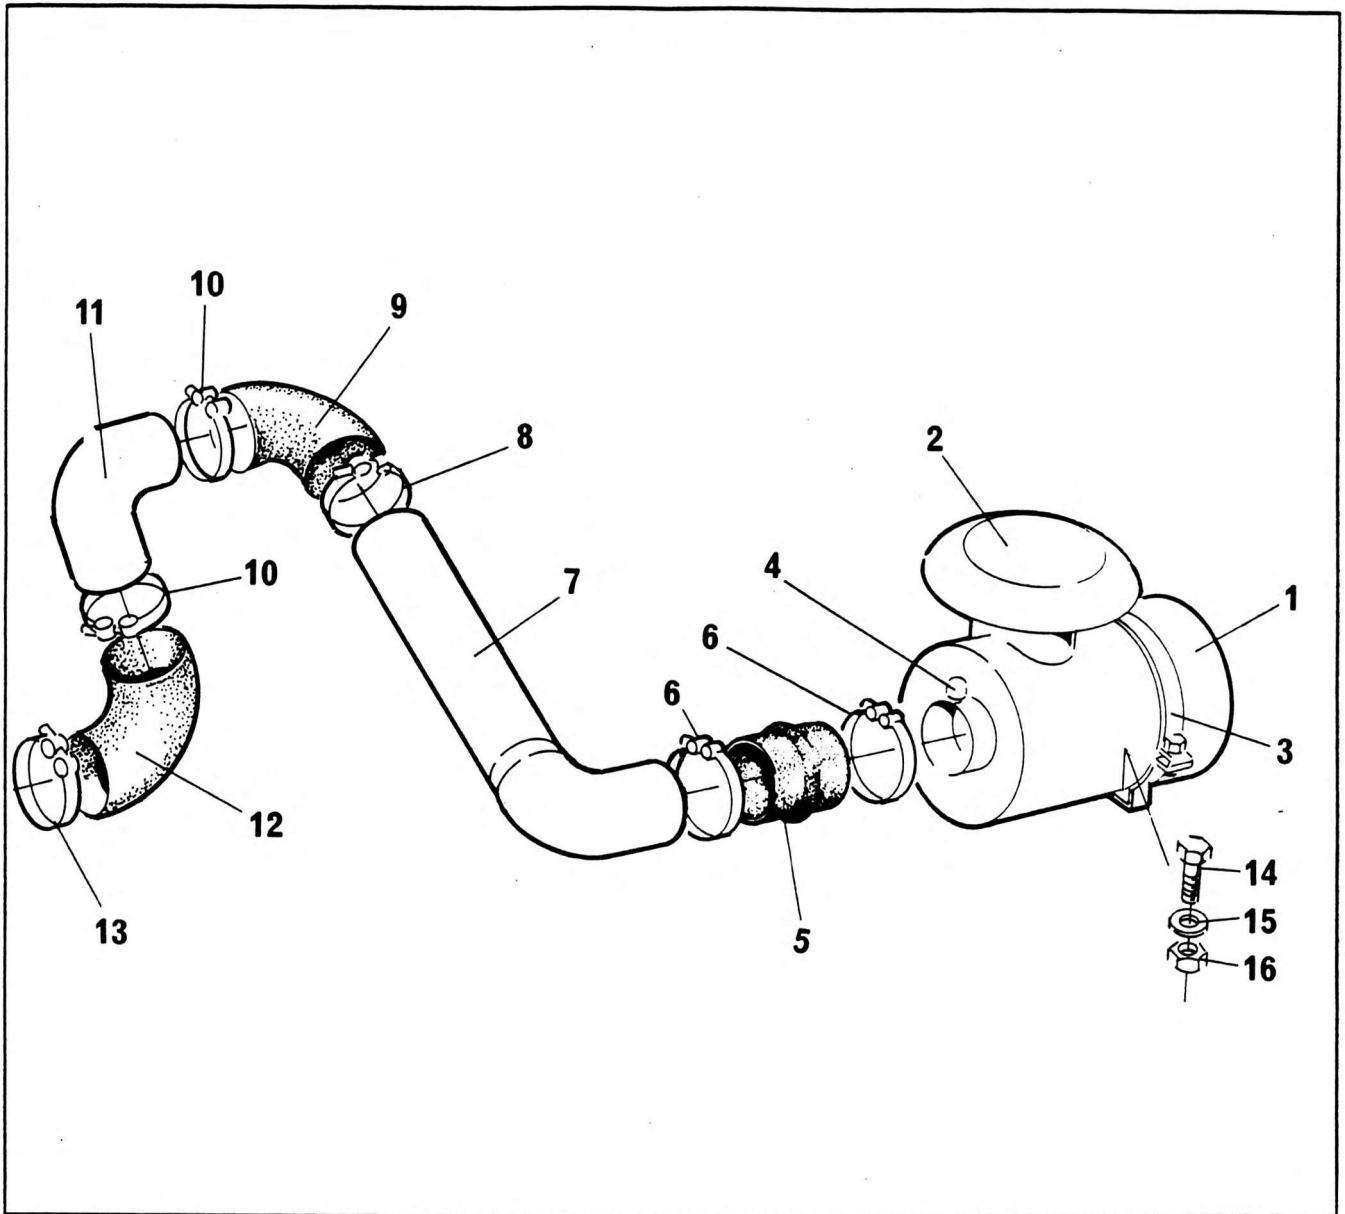

AIR CLEANER INSTALL

NO.	PART NO.	QTY.	DESCRIPTION	NO.	PART NO.	QTY.	DESCRIPTION
1 +	7-304-990036	1	Air Cleaner	12	7-543-990171	1	Hose Elbow 90° 5"-4"
2	7-535-990042	1	Air Intake Hood	13	7-300-990085	1	Band Clamp 4½"
3	7-056-990010	2	Band Assy Air Cleaner	14	7-126-191450	2	Bolt Hex Head M10 x 35mm Long
4	7-486-990263	1	Restriction Indicator	15	7-951-190014	2	Washer Flat M10
5	7-543-990128	1	Hump Hose 6" ID Straight	16	7-661-190003	2	Hex Nut M10
6	7-300-990090	2	Band Clamp 6⅜"				
7	7-406-990059	1	Elbow Reducer 6" to 5½"	+ See further breakdown in this group			
8	7-300-990089	1	Band Clamp 6⅜"				
9	7-543-990175	1	90° Reducing Elbow 5.5"-5"				
10	7-300-990095	2	Band Clamp 5⅝"				
11	7-406-990060	1	Elbow 5"				